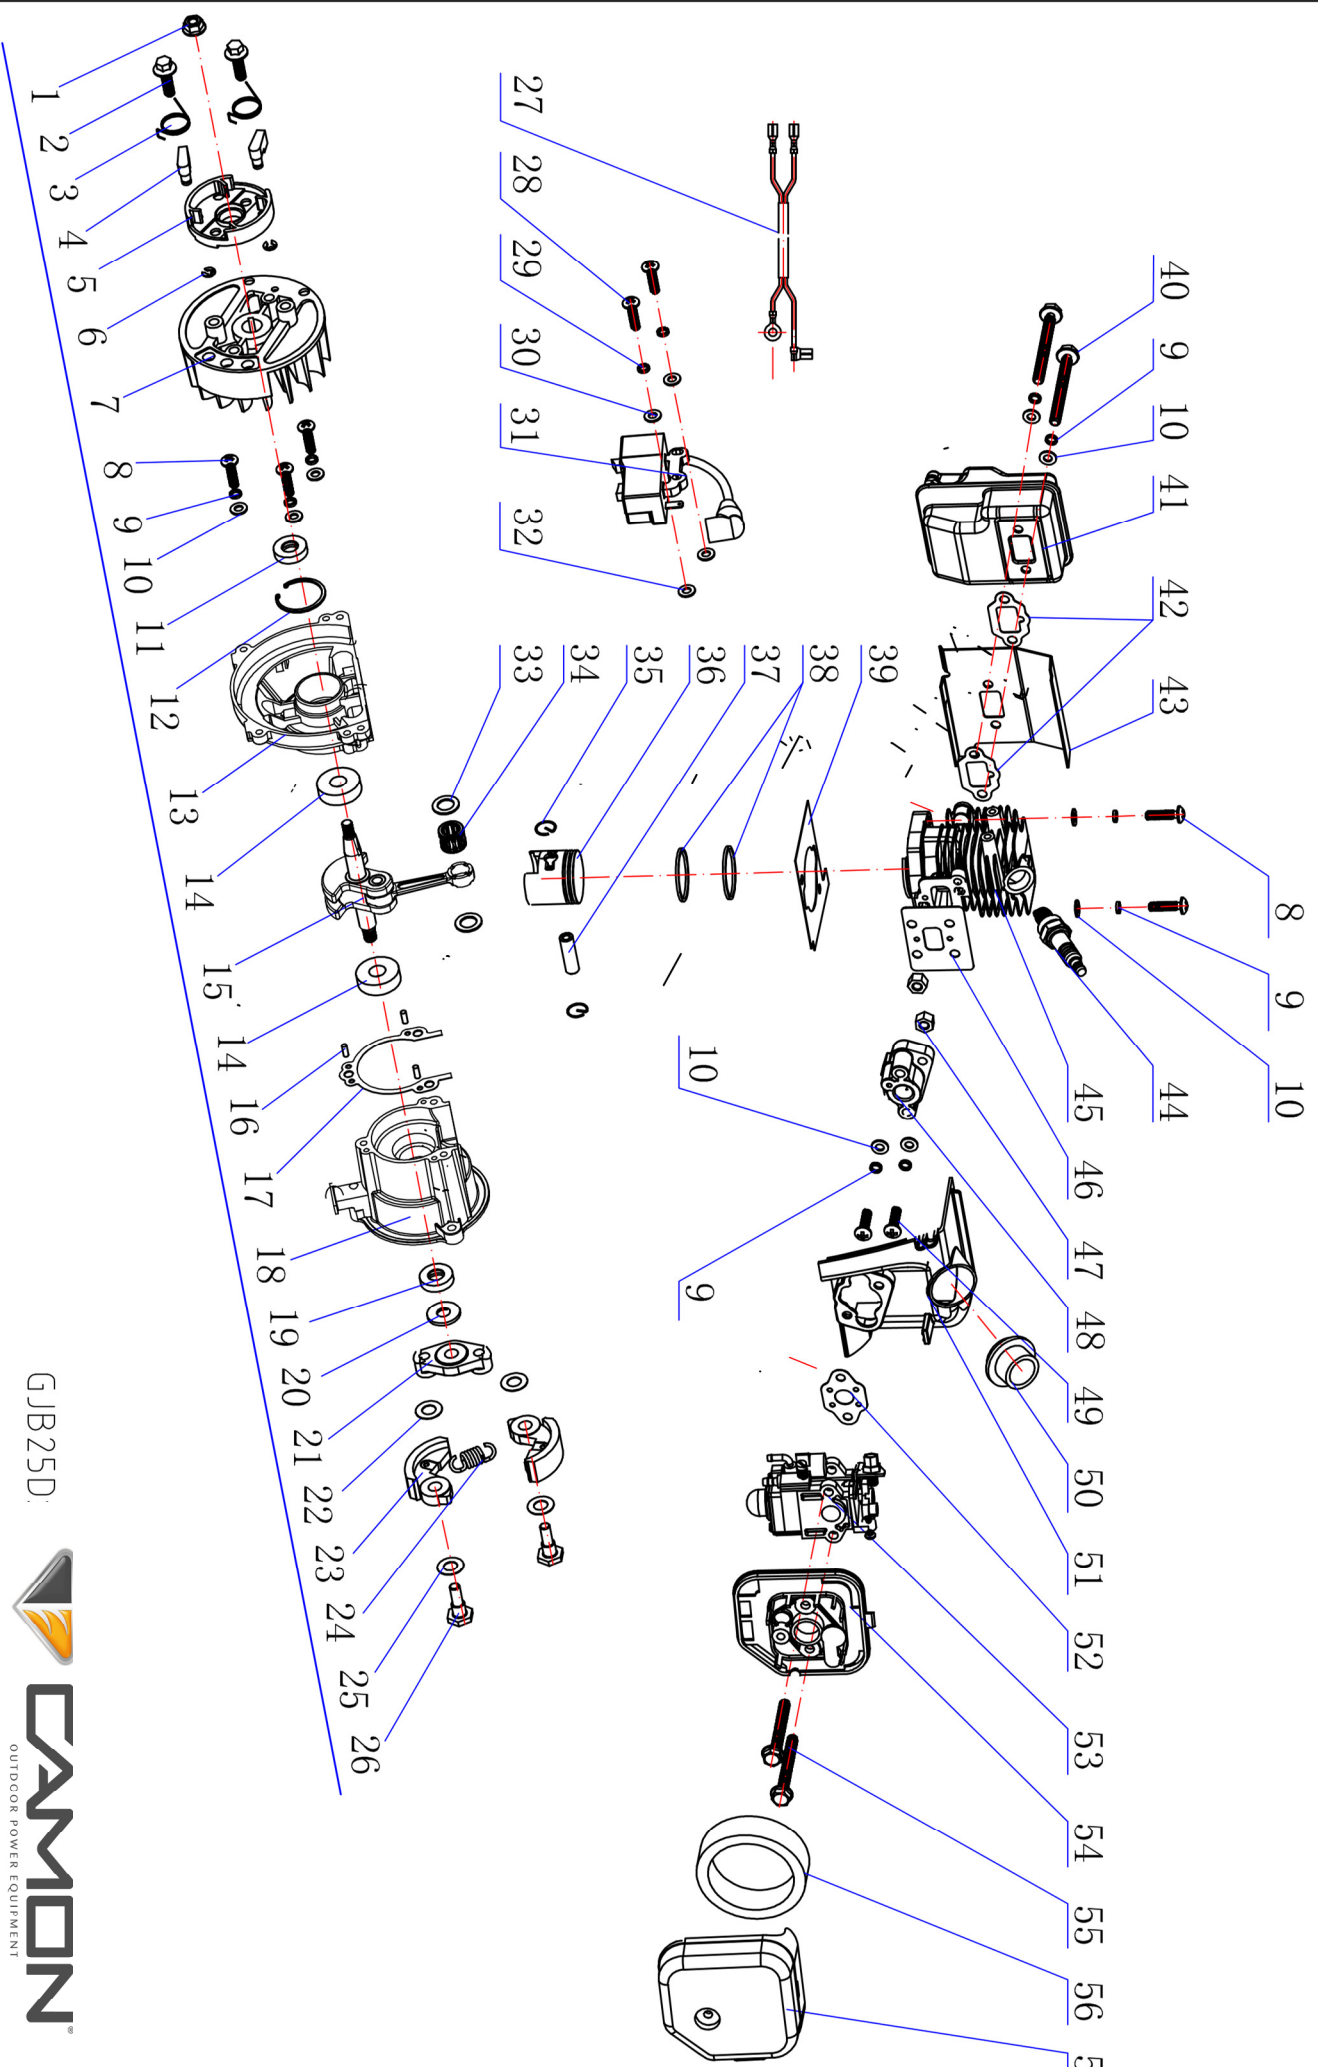

GJB25D

CAMION
OUTDOOR POWER EQUIPMENT

GJB25D

GJB25D: