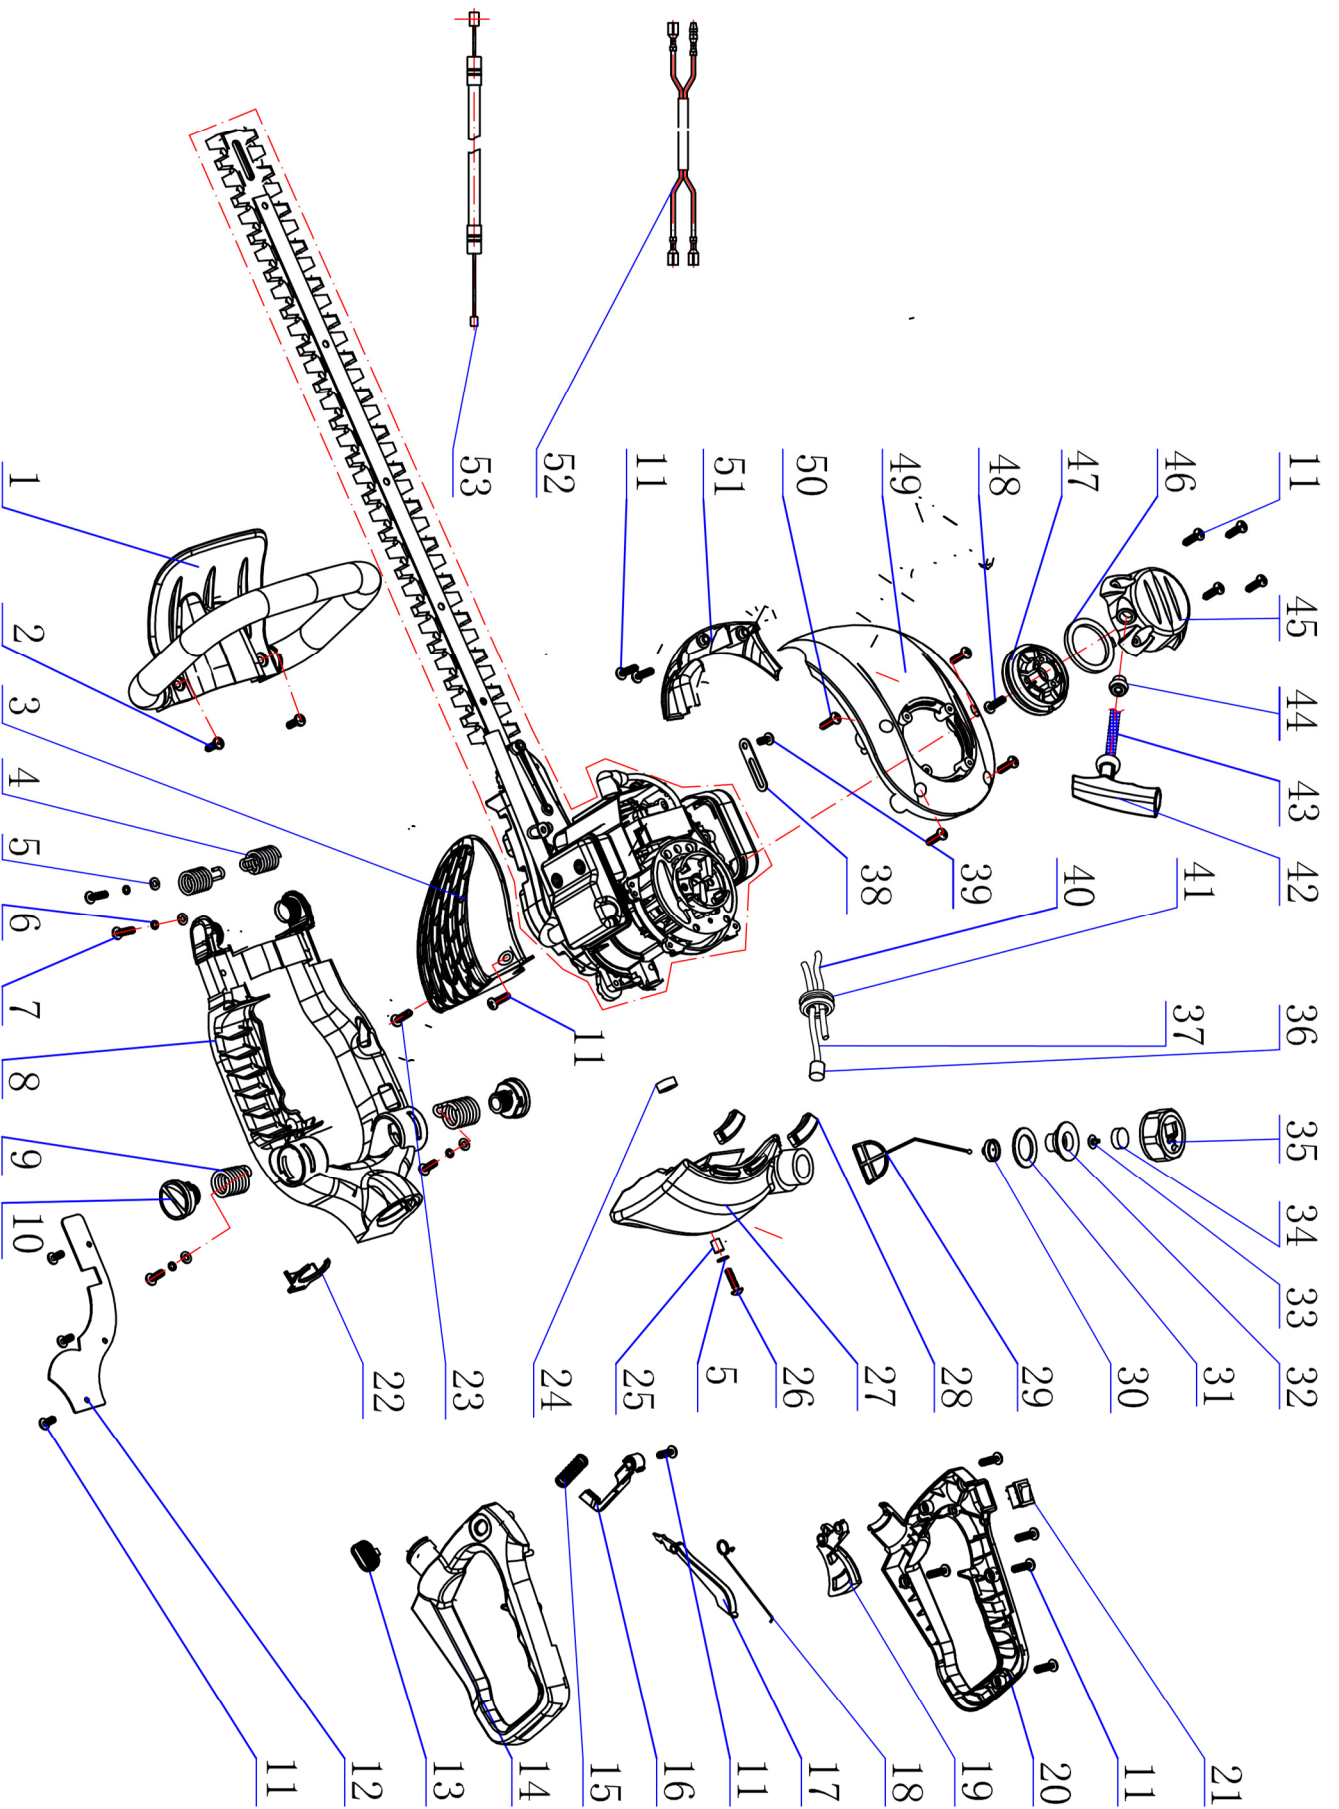

GJB25D

CAMION
OUTDOOR POWER EQUIPMENT

GJB25D

GJB25D: